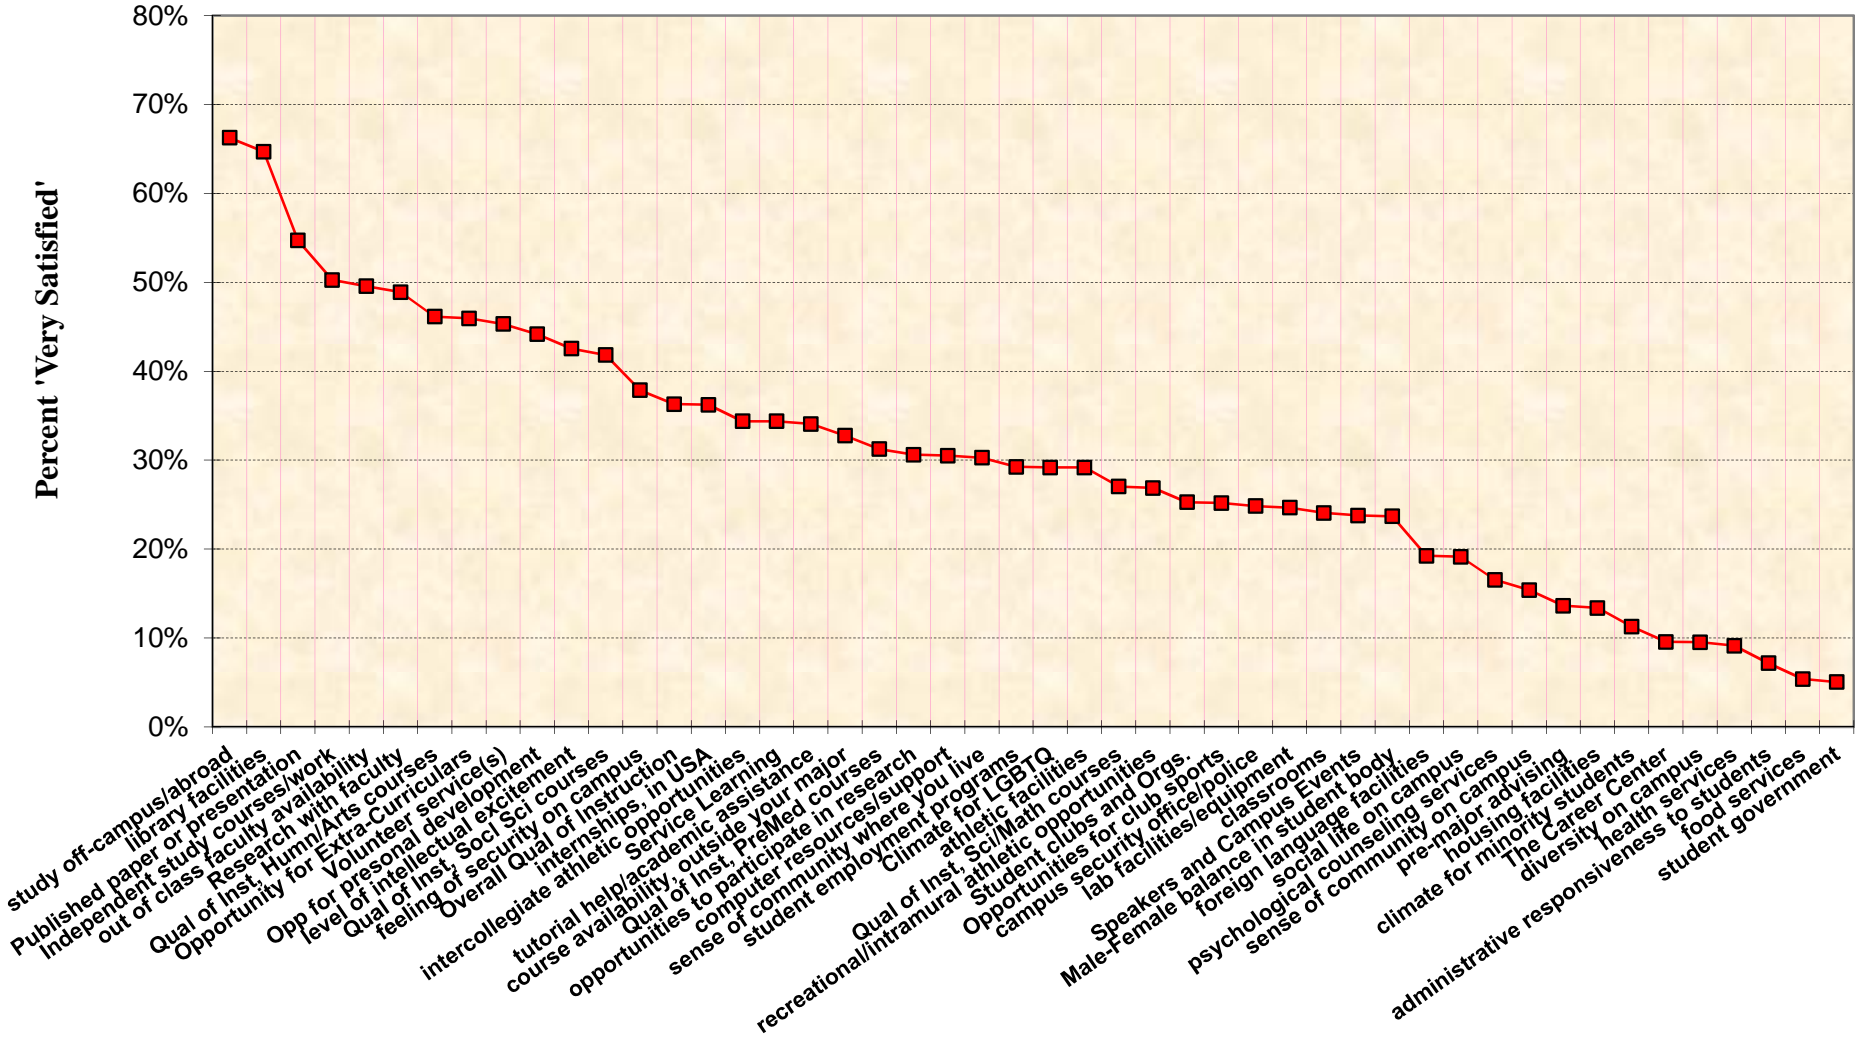

Senior Survey 2014: Student Satisfaction at Vassar - Percent Expressing Highest Satisfaction

Senior Survey 2014: Student Satisfaction - Percent Expressing Highest Level of Satisfaction

Vassar Compared to Norms for the COFHE Co-Ed Colleges

COFHE Senior Survey 2014: Student Satisfaction - Percent Expressing Highest Level of Satisfaction

Ranked on the Differences between Vassar and Norms for the COFHE Co-Ed Colleges