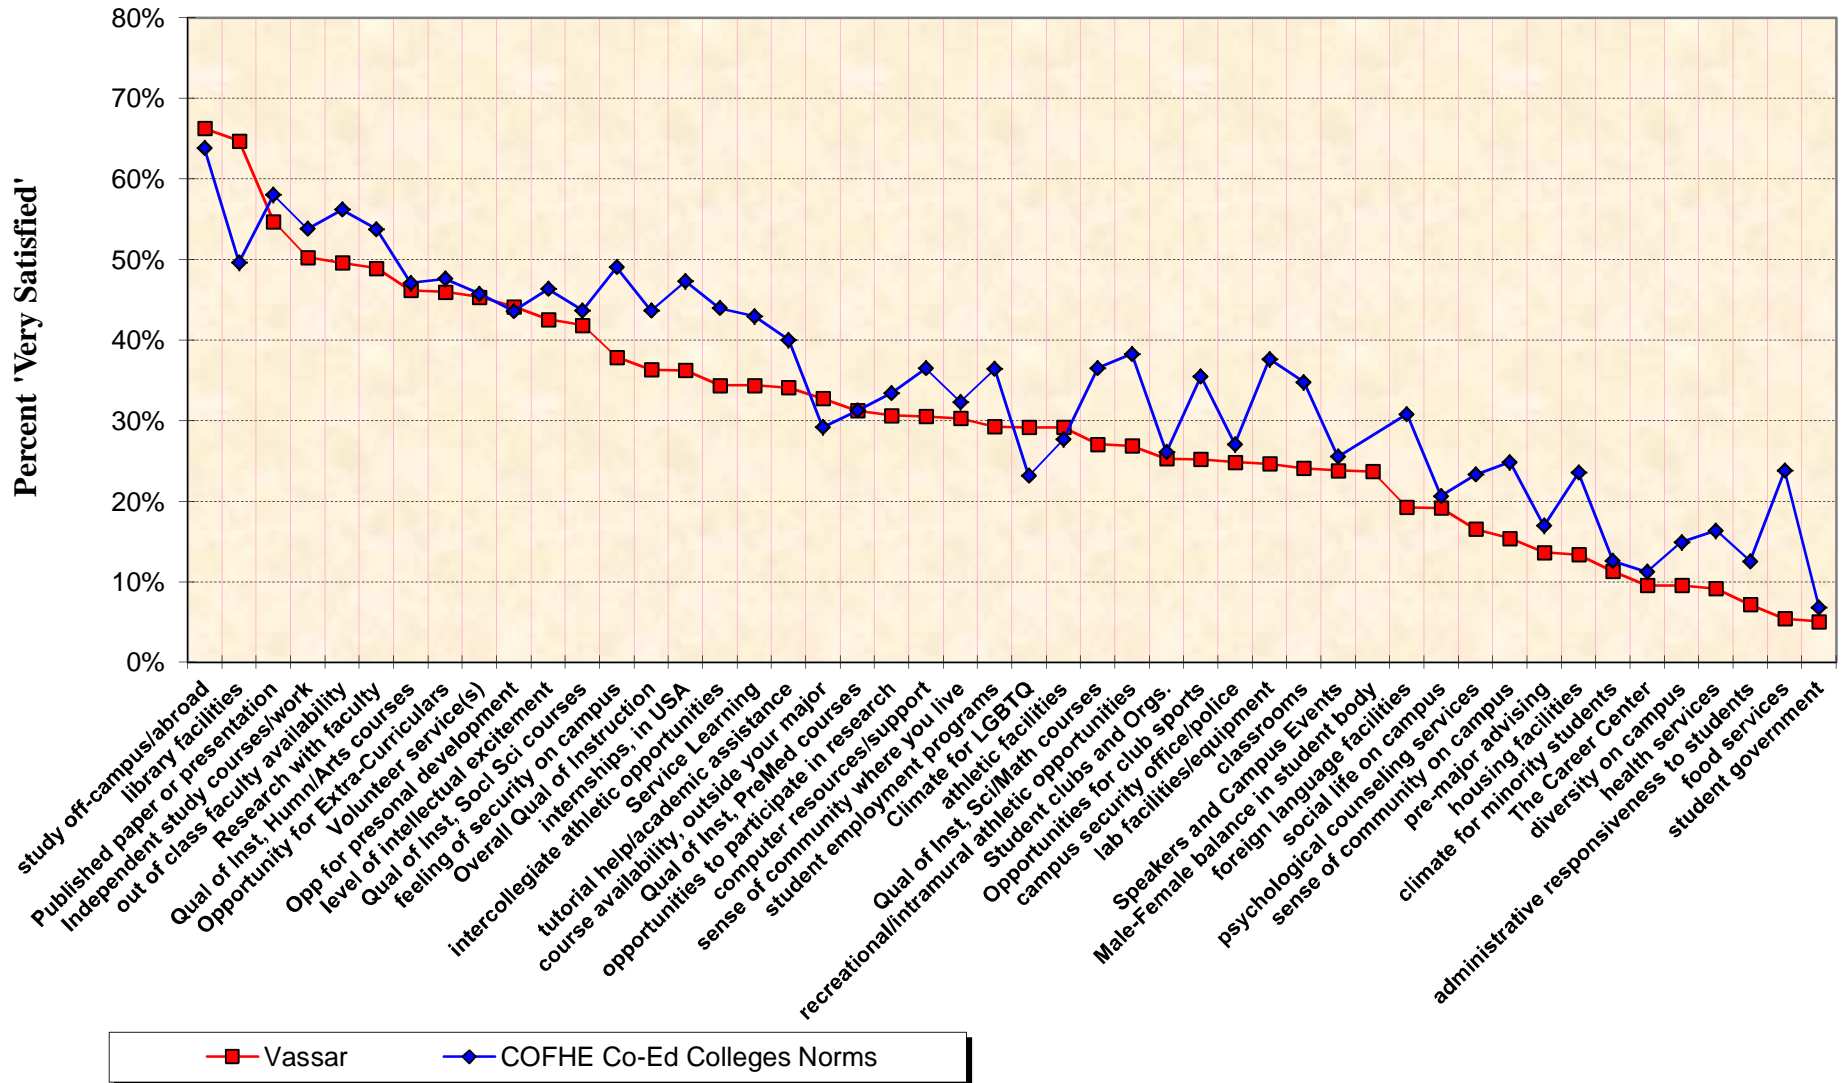

Senior Survey 2014: Student Satisfaction at Vassar - Percent Expressing Highest Satisfaction

Senior Survey 2014: Student Satisfaction - Percent Expressing Highest Level of Satisfaction

Vassar Compared to Norms for the COFHE Co-Ed Colleges

COFHE Senior Survey 2014: Student Satisfaction - Percent Expressing Highest Level of Satisfaction

Ranked on the Differences between Vassar and Norms for the COFHE Co-Ed Colleges