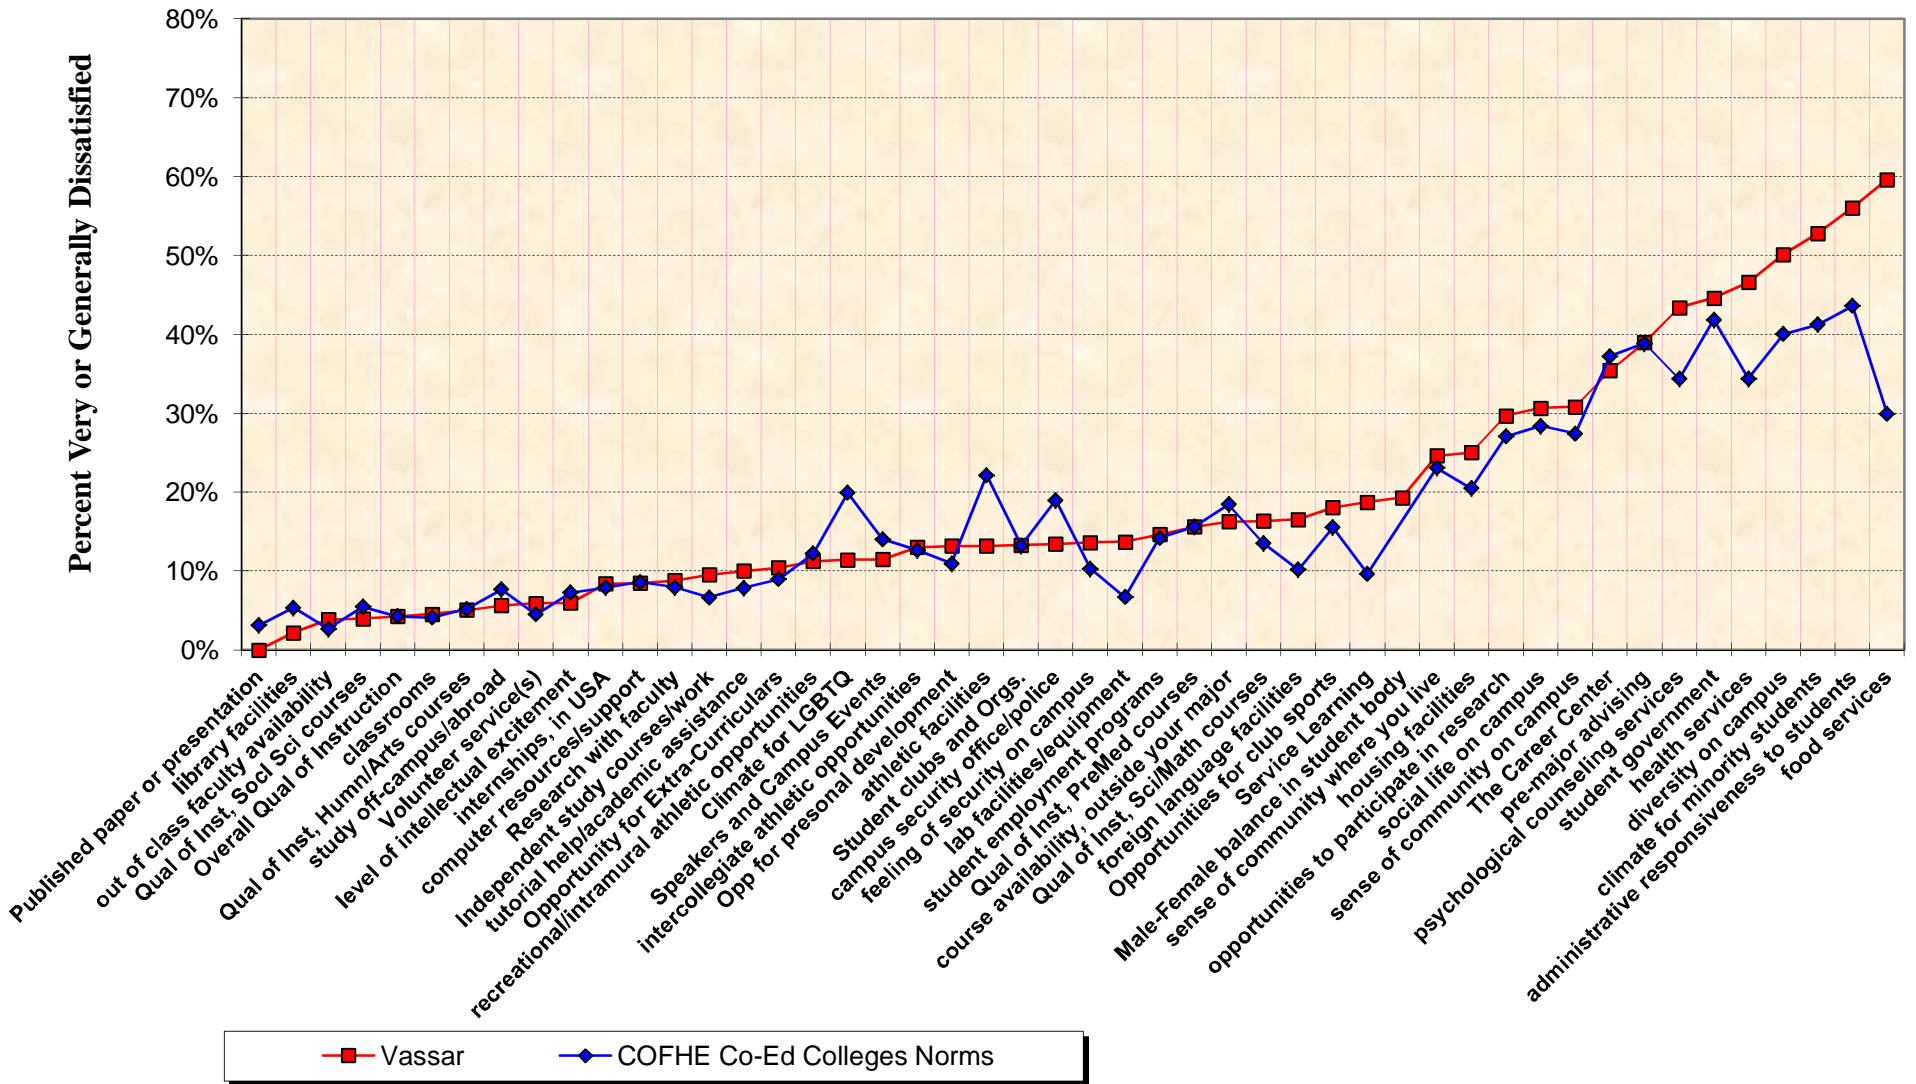

Senior Survey 2014: Student Satisfaction at Vassar - Percent Expressing Dis-Satisfaction

Senior Survey 2014, Student Satisfaction: Percent Expressing Lowest to Highest Levels of Dissatisfaction

Vassar Compared to Norms for the COFHE Co-Ed Colleges

COFHE Senior Survey 2014: Student Satisfaction - Percent Expressing Levels of Dis-Satisfaction Ranked on the Differences between Vassar and Norms for the COFHE Co-Ed Colleges