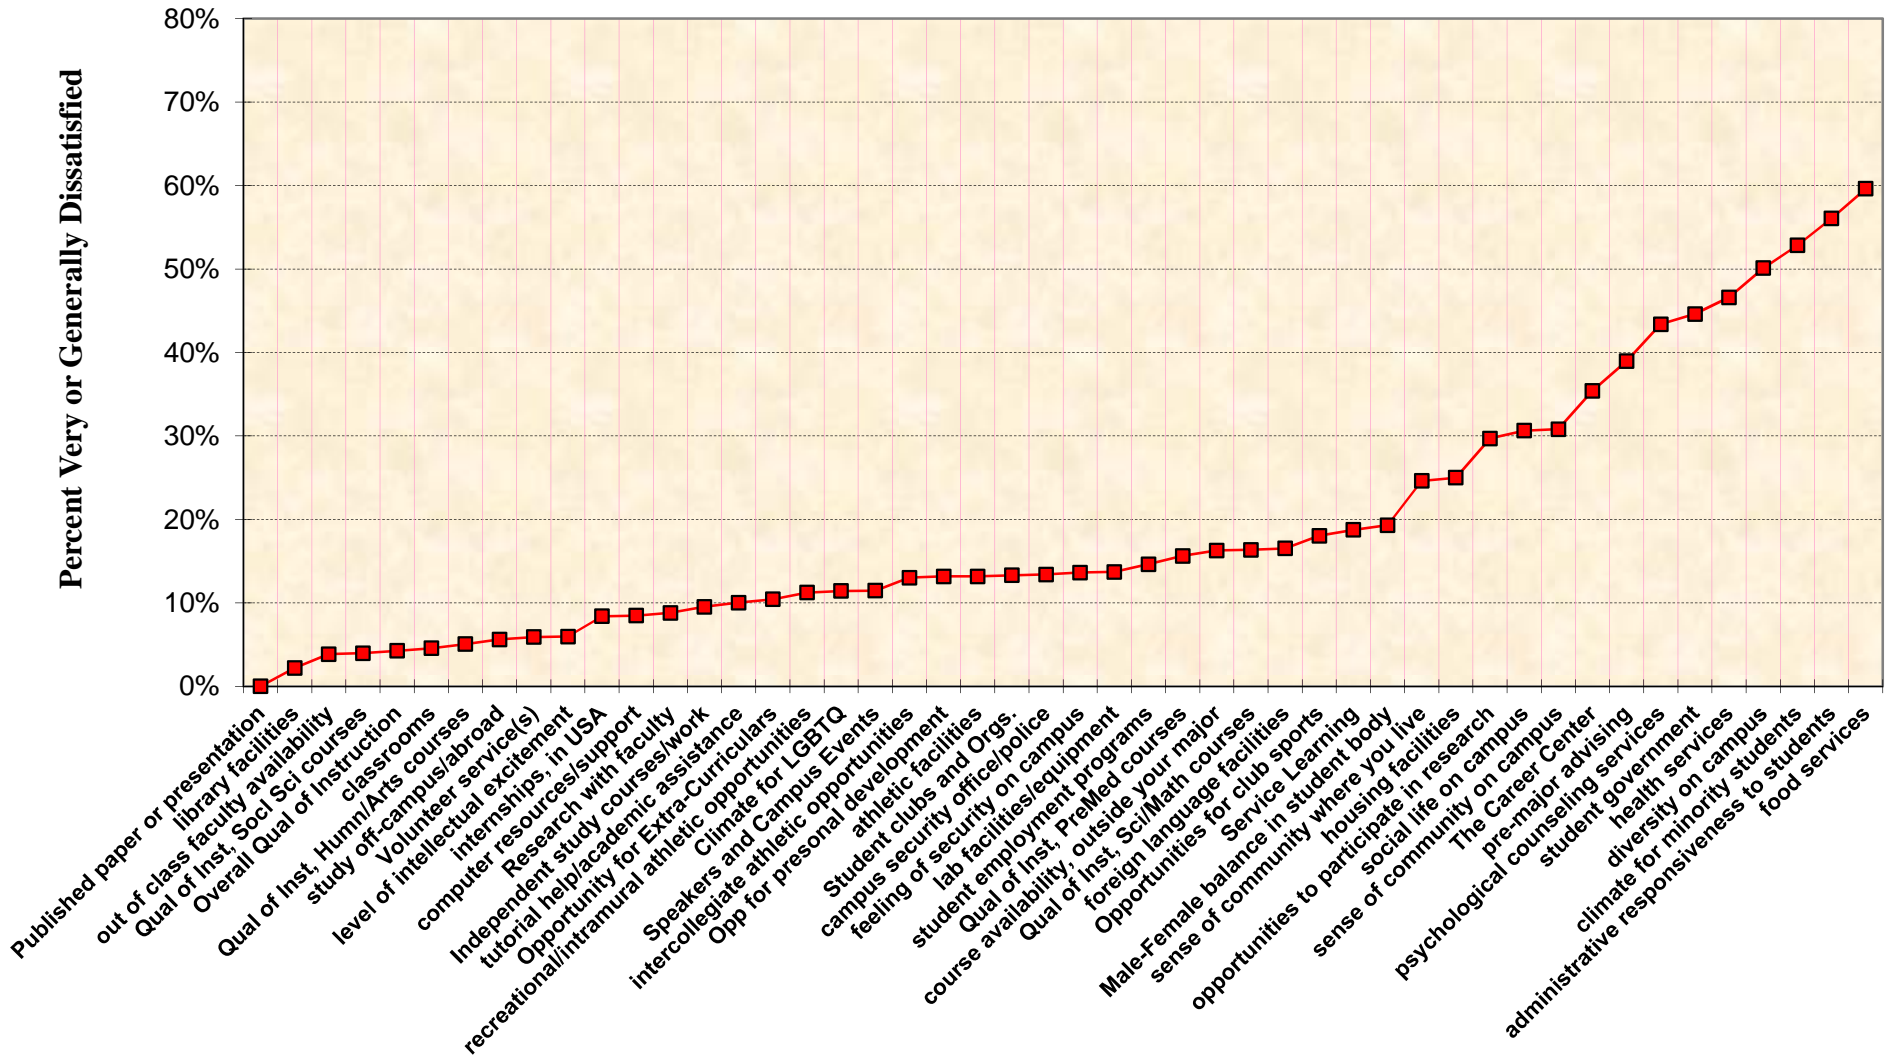

Senior Survey 2014: Student Satisfaction at Vassar - Percent Expressing Dis-Satisfaction

Senior Survey 2014, Student Satisfaction: Percent Expressing Lowest to Highest Levels of Dissatisfaction

Vassar Compared to Norms for the COFHE Co-Ed Colleges

COFHE Senior Survey 2014: Student Satisfaction - Percent Expressing Levels of Dis-Satisfaction Ranked on the Differences between Vassar and Norms for the COFHE Co-Ed Colleges