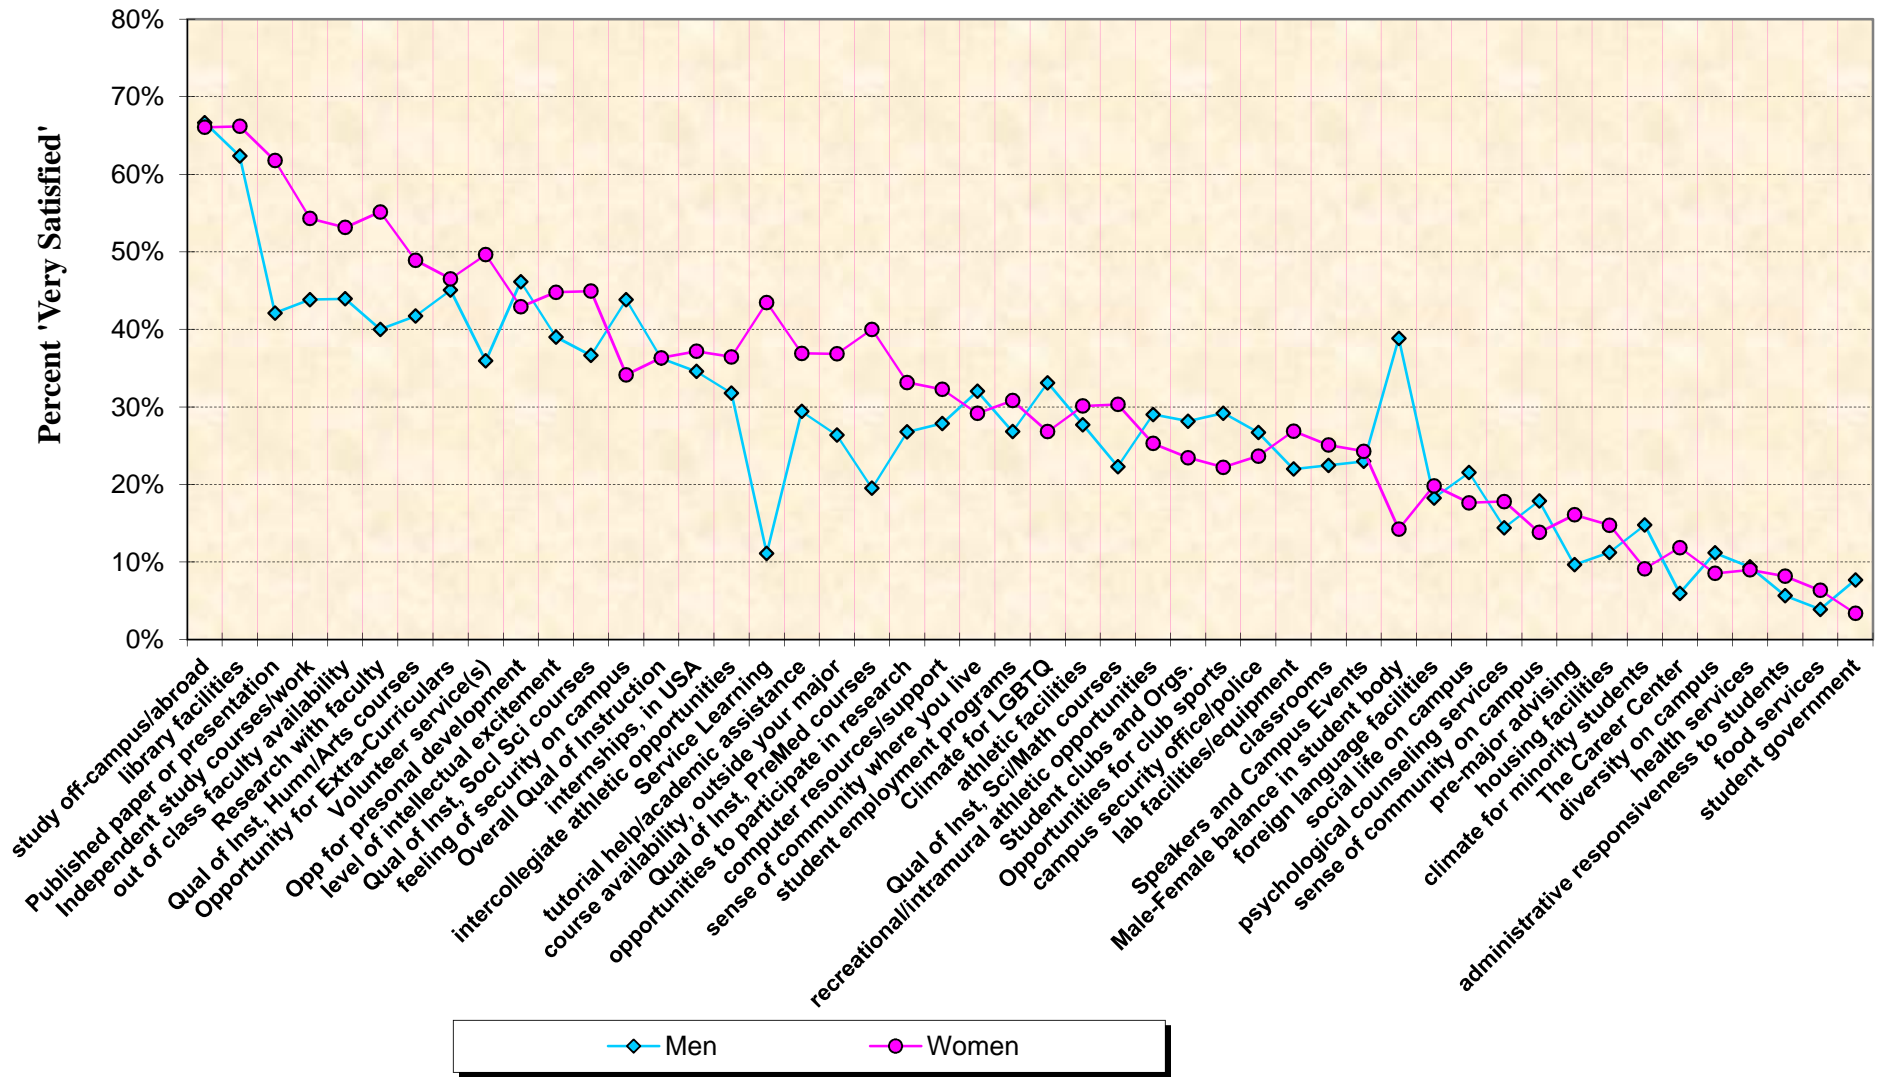

COFHE Senior Survey 2014: Student Satisfaction - Percent Expressing Highest Level of Satisfaction

Vassar Seniors, Comparing Men and Women

COFHE Senior Survey 2014: Student Satisfaction - Percent Expressing Highest Level of Satisfaction Ranked on the Differences between Vassar Men and Women

COFHE Senior Survey 2014, Student Satisfaction: Percent Expressing Lowest to Highest Levels of Dis-Satisfaction

Vassar Seniors, Comparing Men and Women

COFHE Senior Survey 2014: Student Satisfaction - Percent Expressing Dis-Satisfaction

Ranked on the Differences between Vassar Men and Women