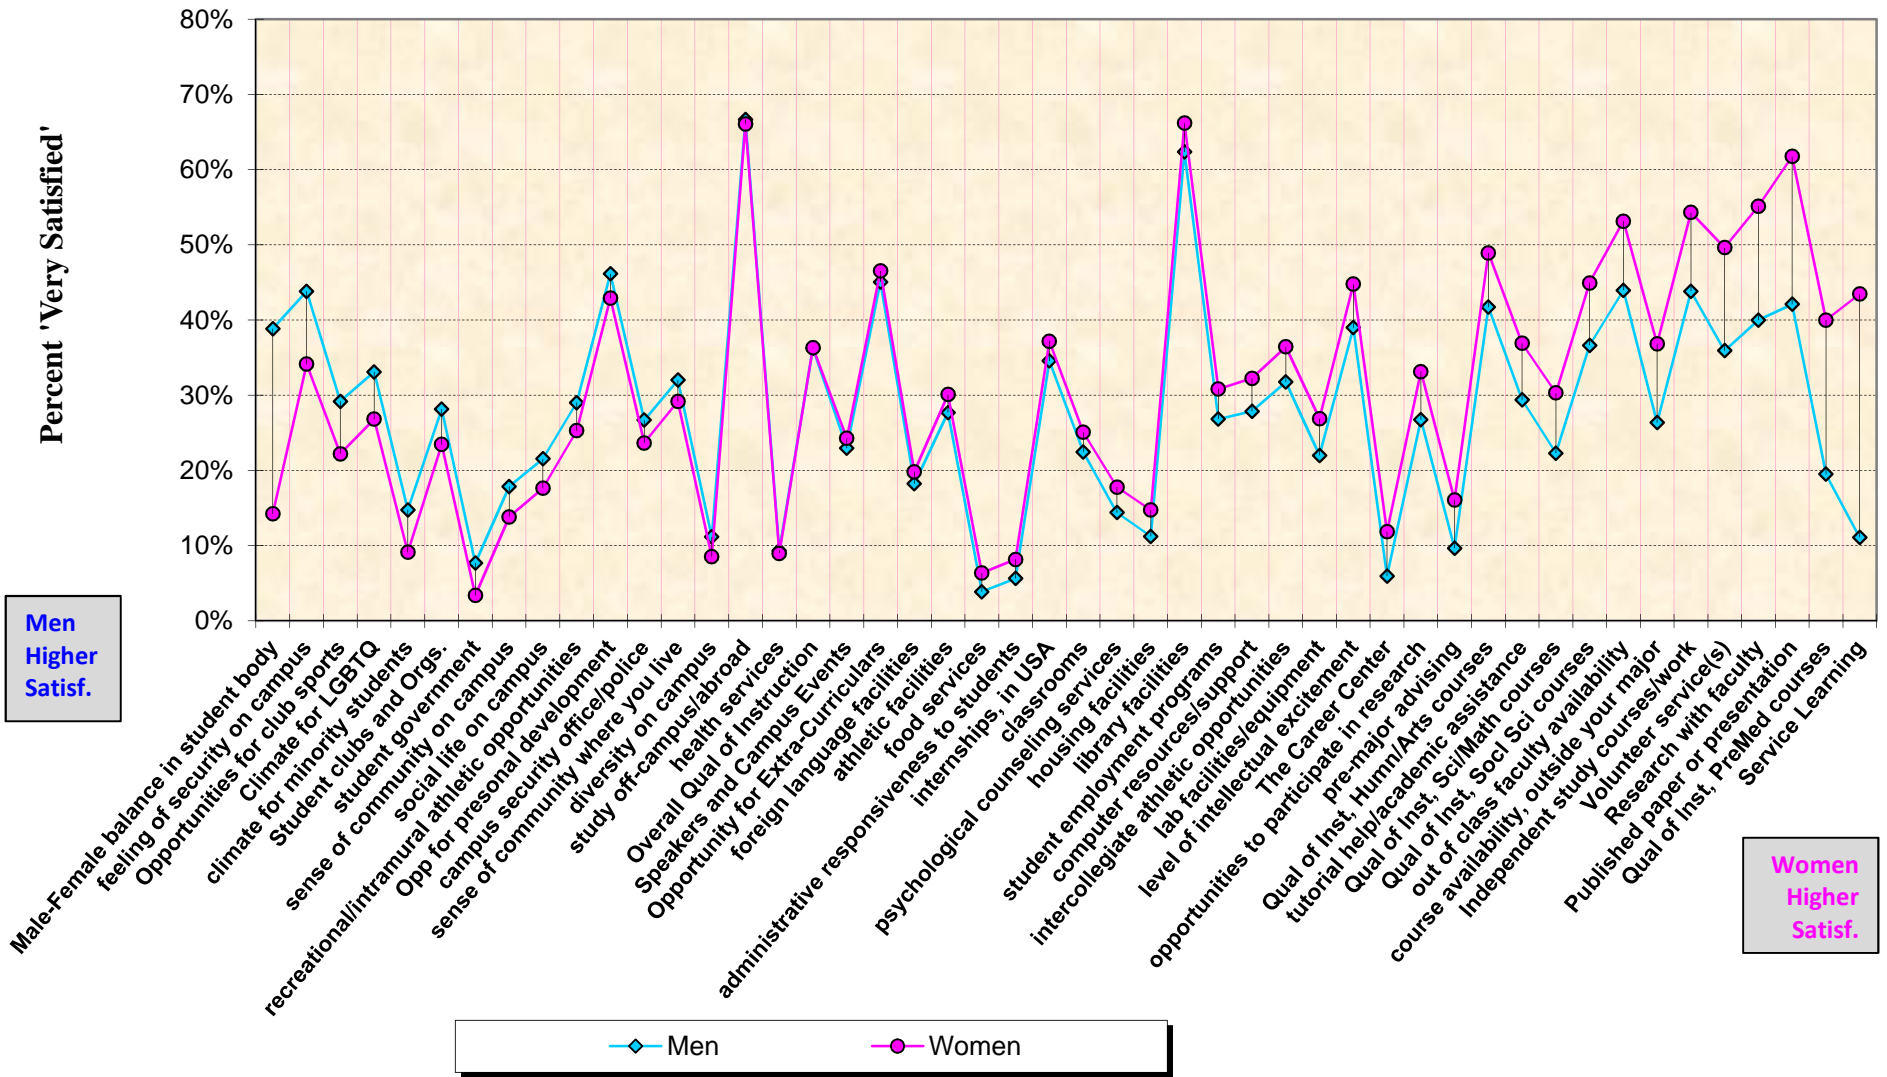

COFHE Senior Survey 2014: Student Satisfaction - Percent Expressing Highest Level of Satisfaction

Vassar Seniors, Comparing Men and Women

COFHE Senior Survey 2014: Student Satisfaction - Percent Expressing Highest Level of Satisfaction Ranked on the Differences between Vassar Men and Women

COFHE Senior Survey 2014, Student Satisfaction: Percent Expressing Lowest to Highest Levels of Dis-Satisfaction

Vassar Seniors, Comparing Men and Women

COFHE Senior Survey 2014: Student Satisfaction - Percent Expressing Dis-Satisfaction

Ranked on the Differences between Vassar Men and Women