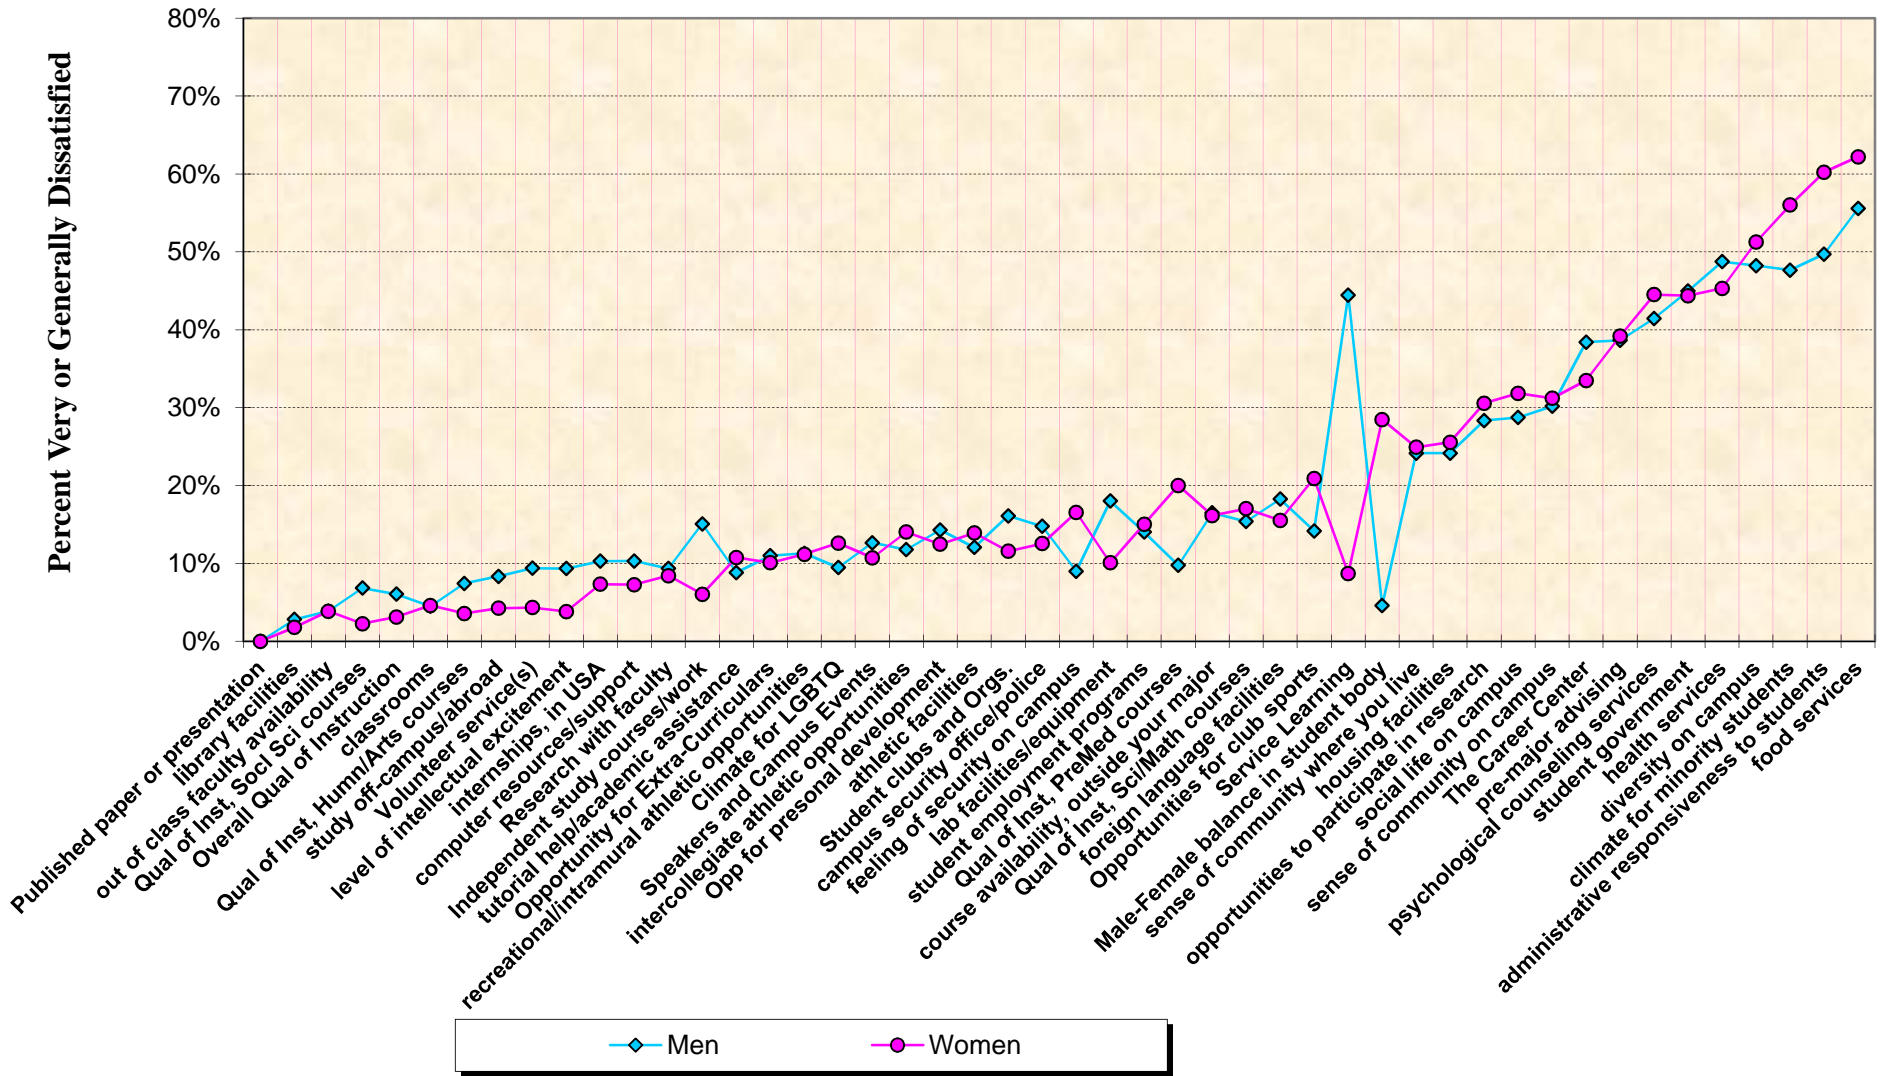

COFHE Senior Survey 2014: Student Satisfaction - Percent Expressing Highest Level of Satisfaction

Vassar Seniors, Comparing Men and Women

COFHE Senior Survey 2014: Student Satisfaction - Percent Expressing Highest Level of Satisfaction Ranked on the Differences between Vassar Men and Women

COFHE Senior Survey 2014, Student Satisfaction: Percent Expressing Lowest to Highest Levels of Dis-Satisfaction

Vassar Seniors, Comparing Men and Women

COFHE Senior Survey 2014: Student Satisfaction - Percent Expressing Dis-Satisfaction

Ranked on the Differences between Vassar Men and Women