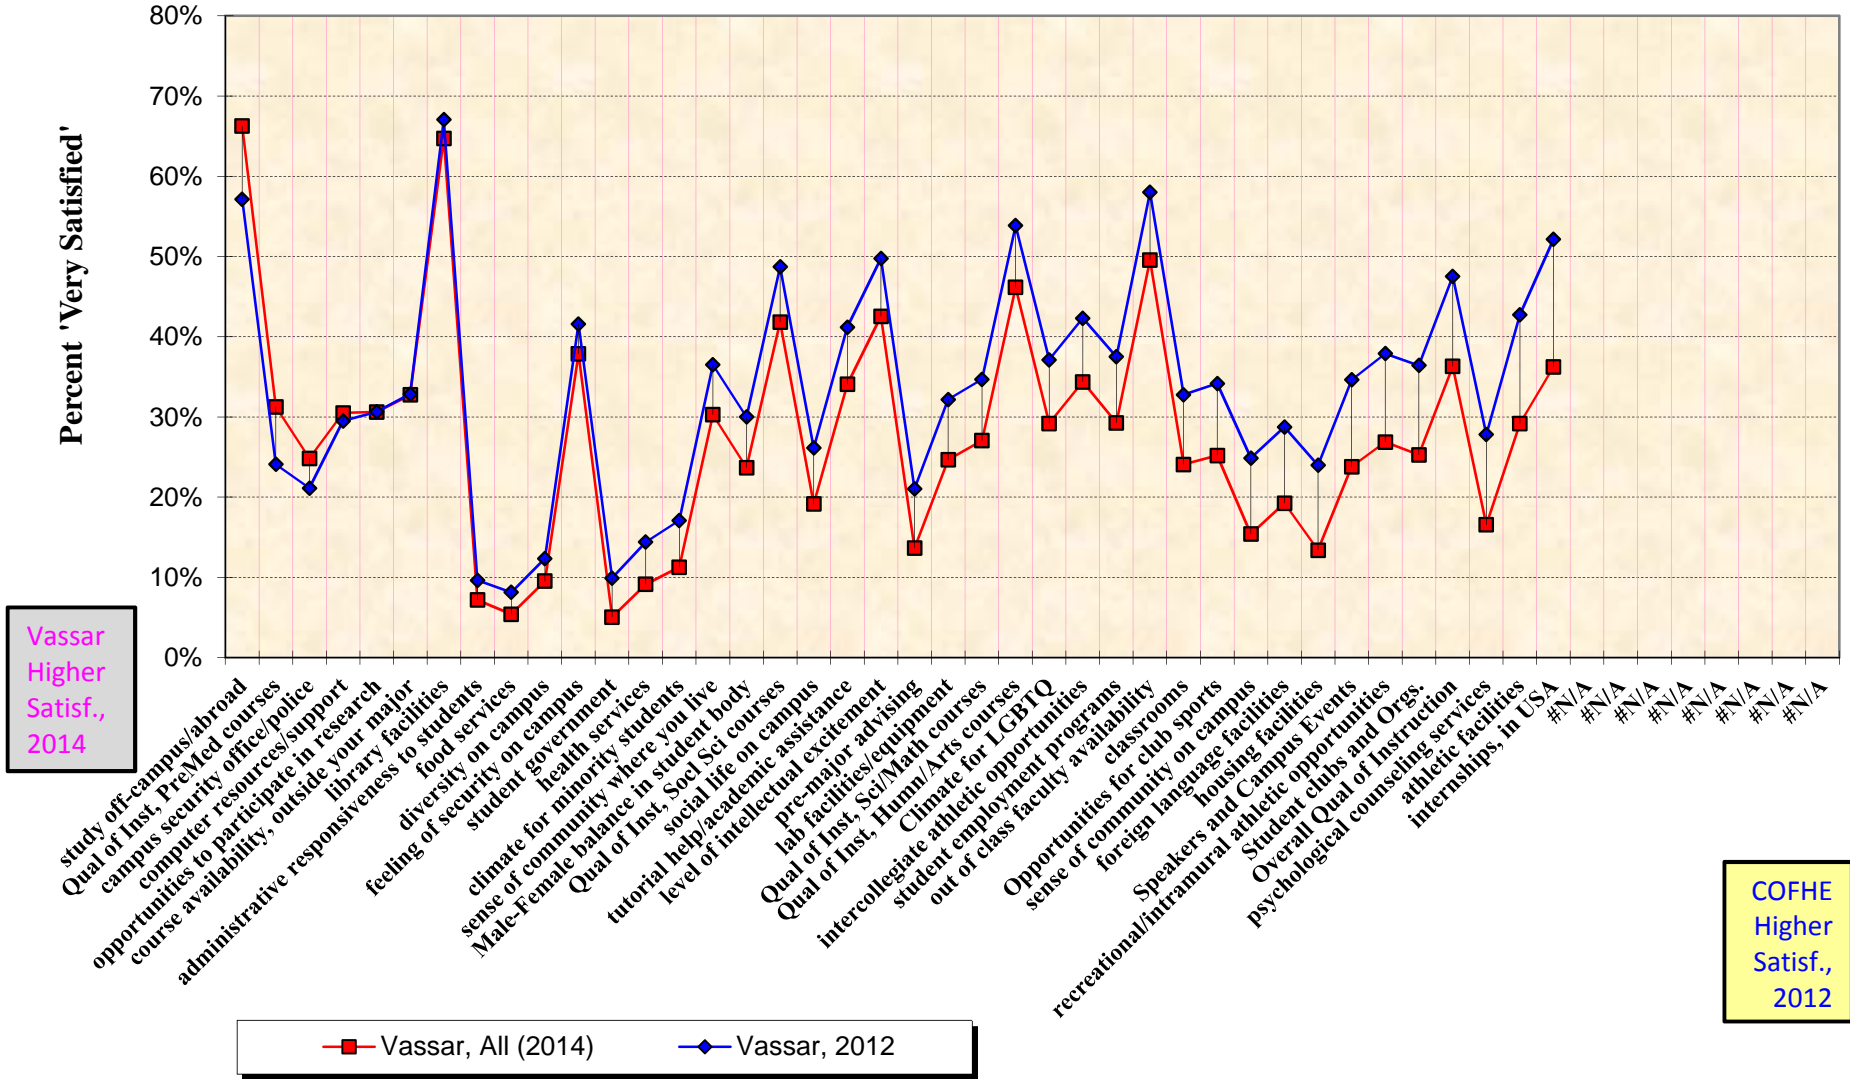

Senior Survey 2014: Student Satisfaction - Percent Expressing Highest Level of Satisfaction

Comparing the Vassar Class of 2014 to the Class of 2012

COFHE Senior Survey 2014: Student Satisfaction - Percent Expressing Highest Level of Satisfaction

Ranked on the Differences between the Vassar Class of 2014 and the Class of 2012

Senior Survey 2014, Student Satisfaction: Percent Expressing Lowest to Highest Levels of Dissatisfaction

Comparing the Vassar Class of 2014 to the Class of 2012