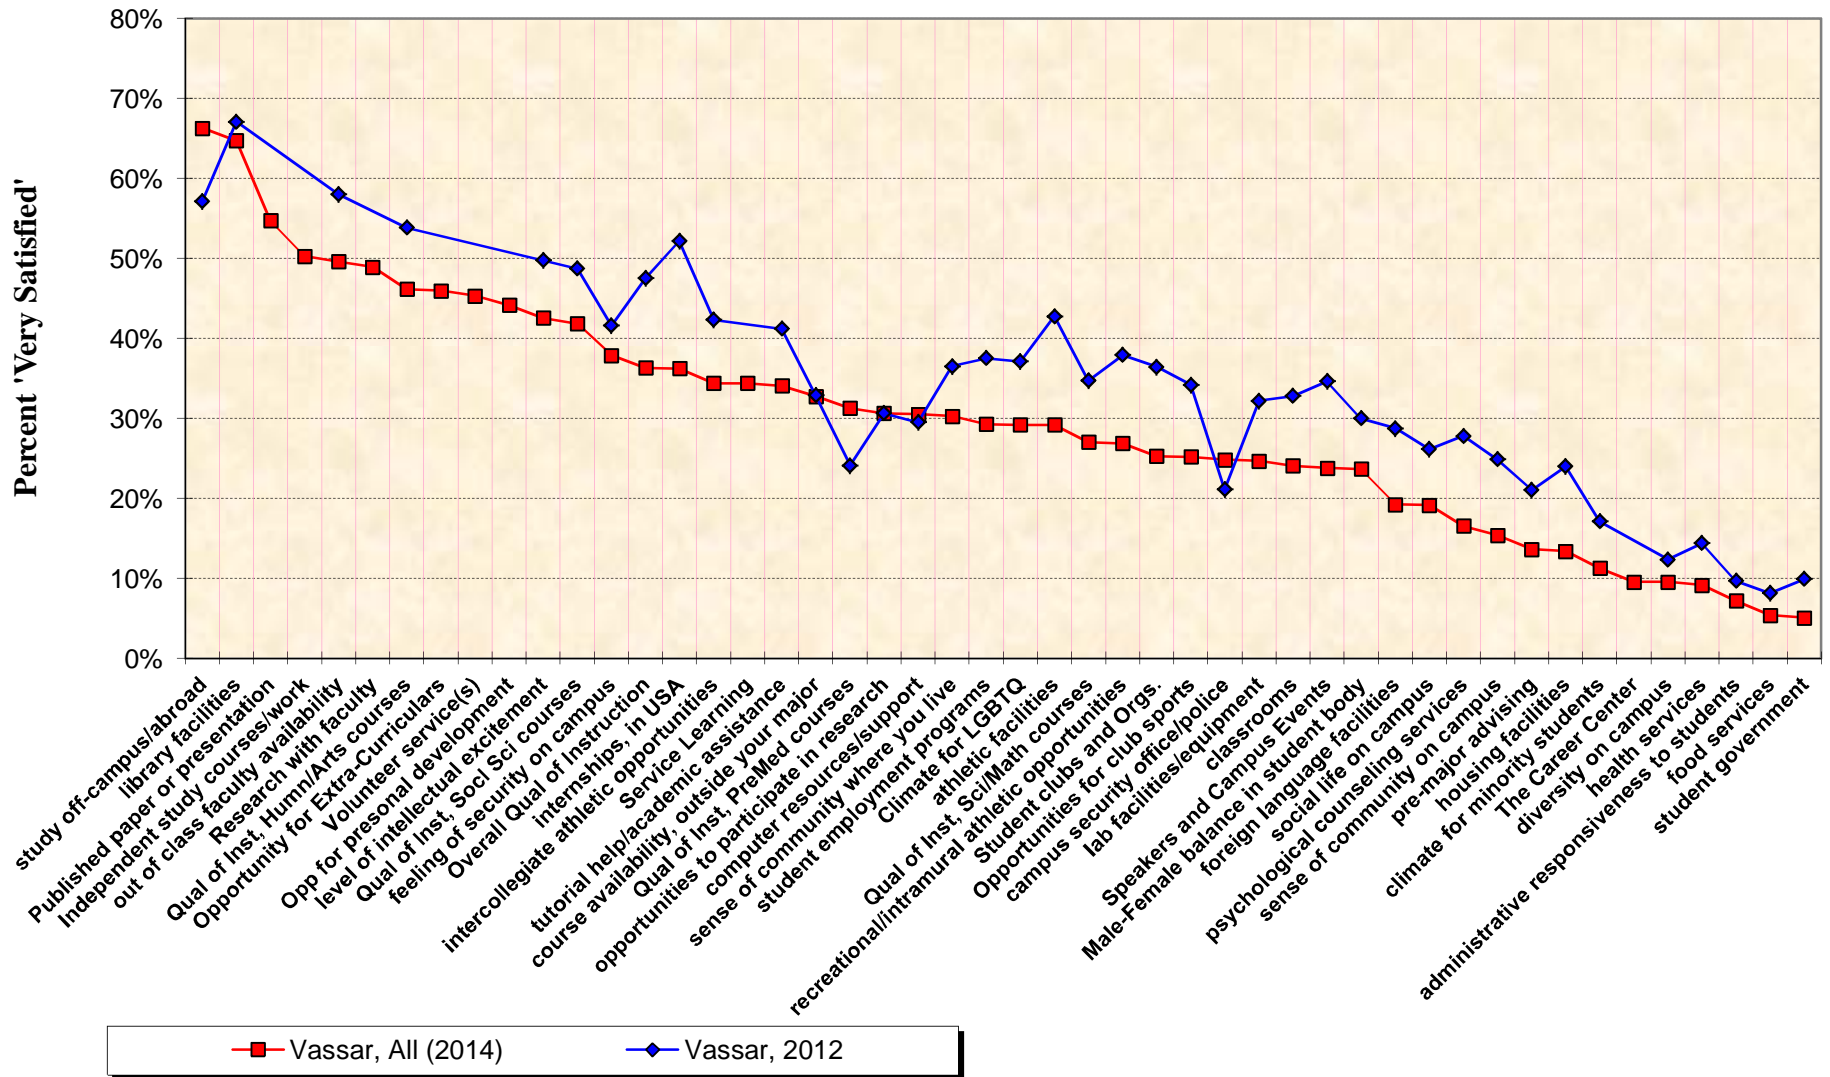

Senior Survey 2014: Student Satisfaction - Percent Expressing Highest Level of Satisfaction

Comparing the Vassar Class of 2014 to the Class of 2012

COFHE Senior Survey 2014: Student Satisfaction - Percent Expressing Highest Level of Satisfaction

Ranked on the Differences between the Vassar Class of 2014 and the Class of 2012

Senior Survey 2014, Student Satisfaction: Percent Expressing Lowest to Highest Levels of Dissatisfaction

Comparing the Vassar Class of 2014 to the Class of 2012